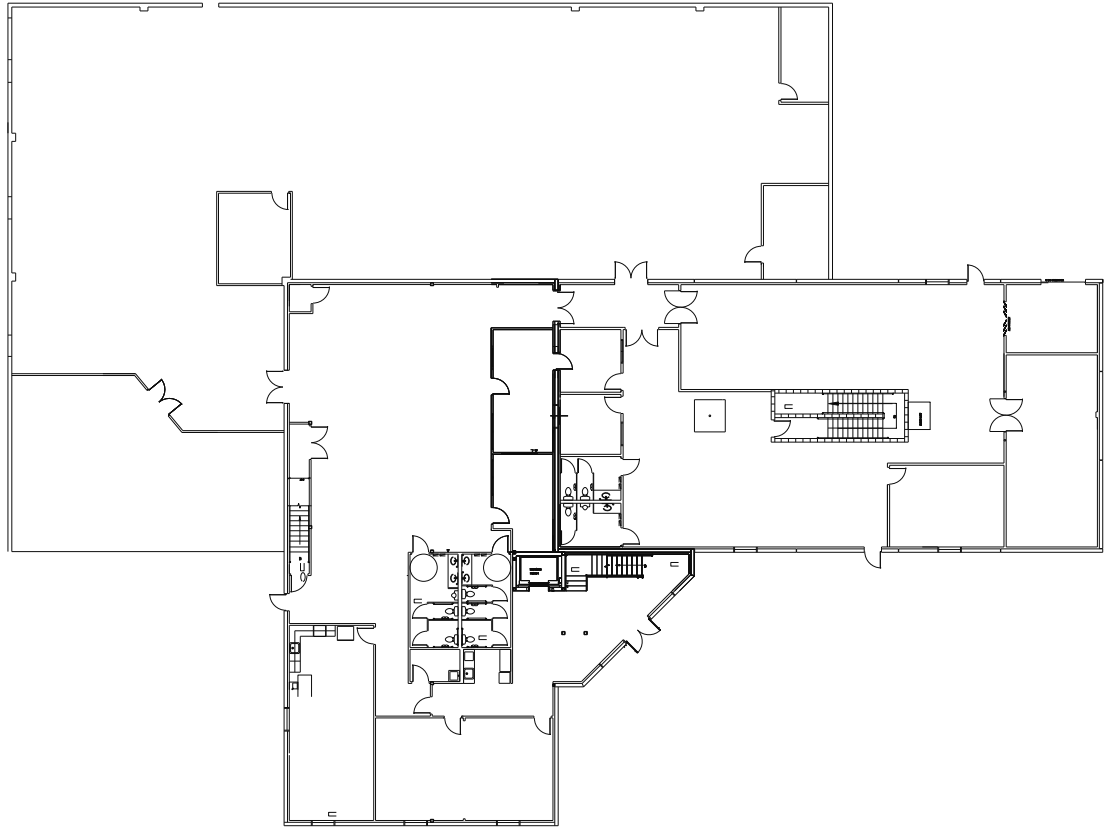

For Sale

1400 Waters Ridge

1st Floor - 23,000 SF

2nd Floor - 10,000 SF

BRADFORD