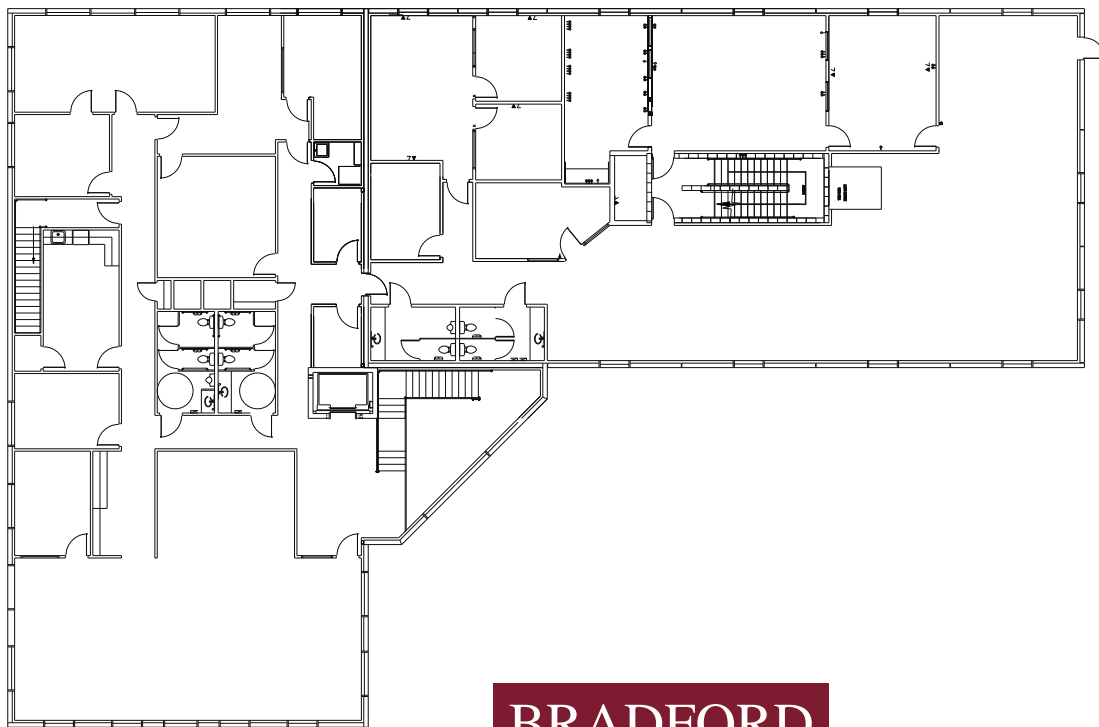

For Sale

1400 Waters Ridge

1st Floor - 23,000 SF

2nd Floor - 10,000 SF

BRADFORD