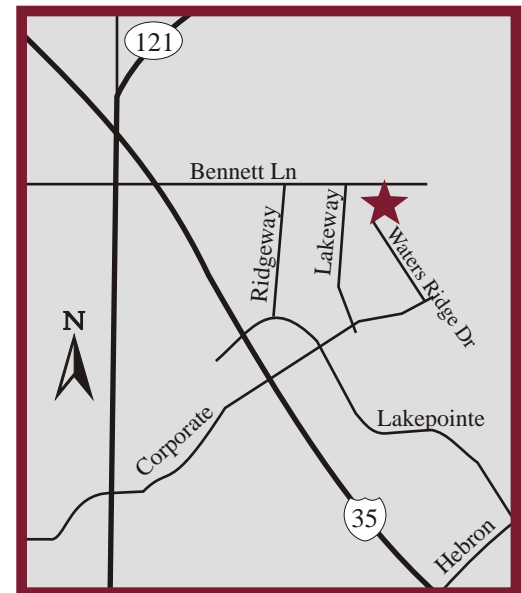

For Sale

33,000 sq ft & 3.0 Acres

1400 Waters Ridge ● Lewisville, Texas ● 75057

- Two story - 33,000 sf building on 2.29 acres
- Adjacent 3.0 acres available
- 100% HVAC
- Air lines throughout
- Liebert Systems in network room
- Card key access
- Four (4) sets of restrooms
- Two (2) elevators - one freight, one personnel
- Heavy power 480/3 phase
- Year built 1997
- Ample parking