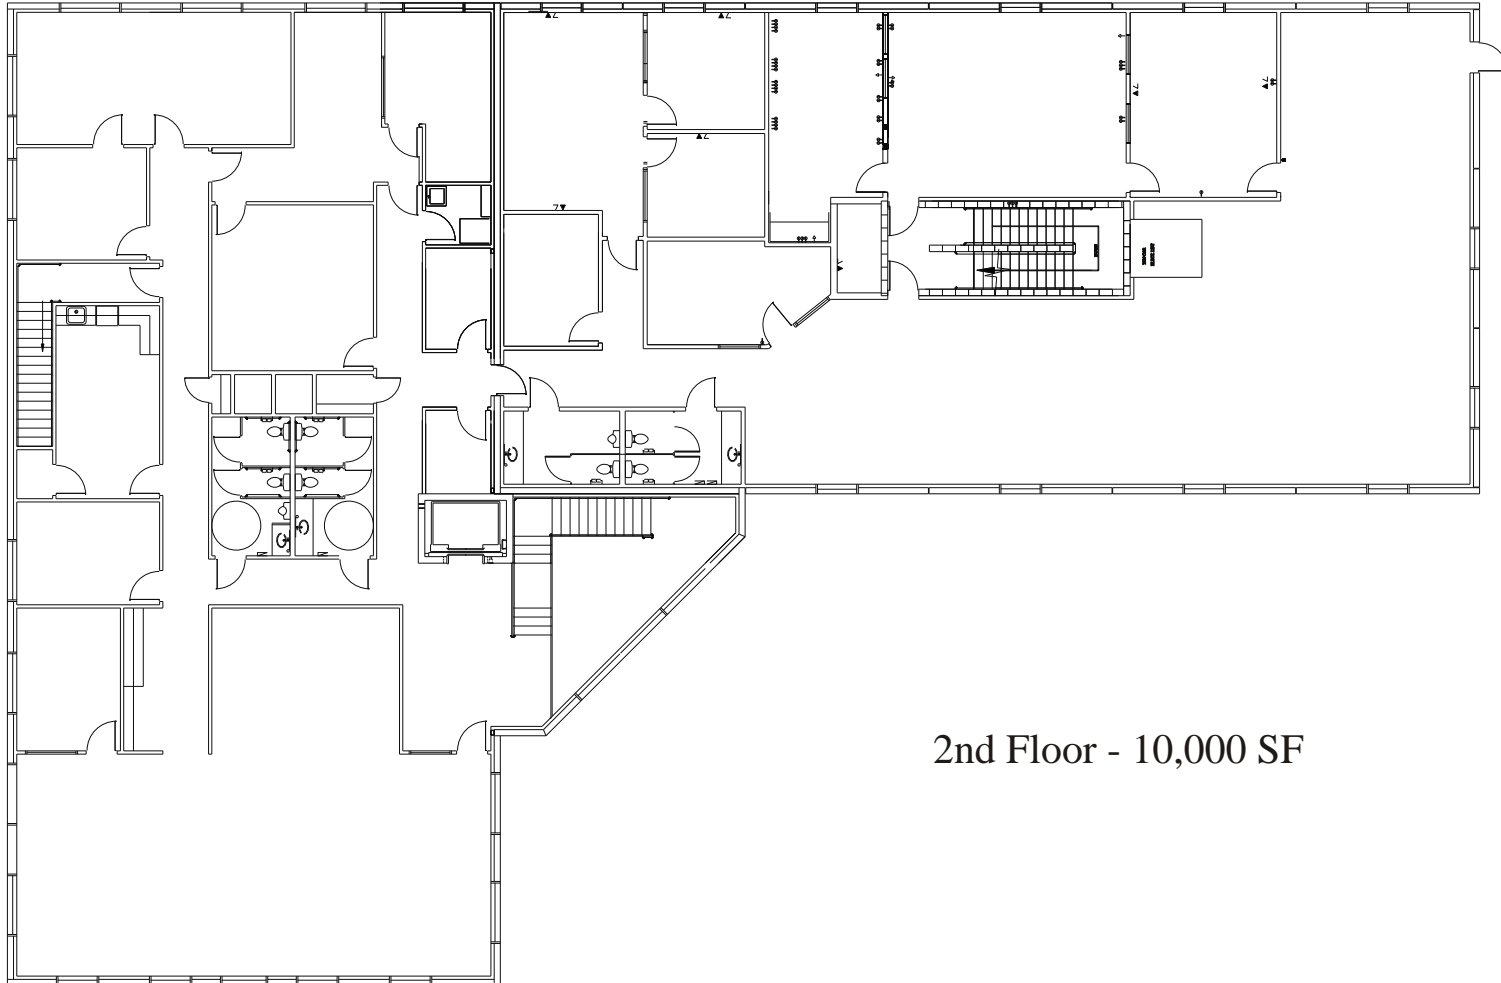

1440 Waters Ridge

2nd Floor - 10,000 SF

Greg Nelson
(214) 634-0189
GNelson@Bradford.com

Ken Wesson
(214) 634-0188
KWesson@Bradford.com

BRADFORD

Full-service commercial real estate services including leasing, management, build-to-suit, acquisition, construction, and engineering
9400 North Central Expressway • Suite 500 • Dallas, Texas 75231 • 972/776-7000 • Fax 972/776-7028