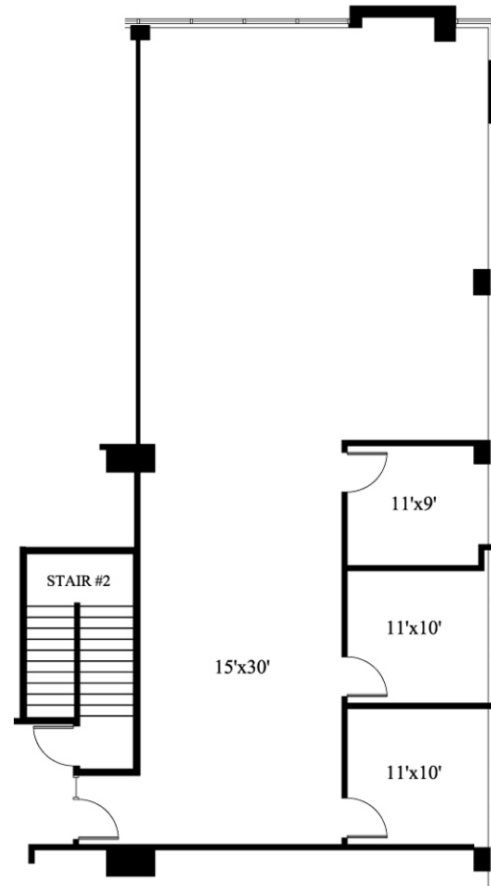

Crown Plaza

11494 Luna Road

Suite 160 - 1,867 rsf

BRADFORD

Commercial Real Estate Services

Leasing Contacts:

Sharon Friedberg 972-776-7150

Melanie Hughes 972-776-7046