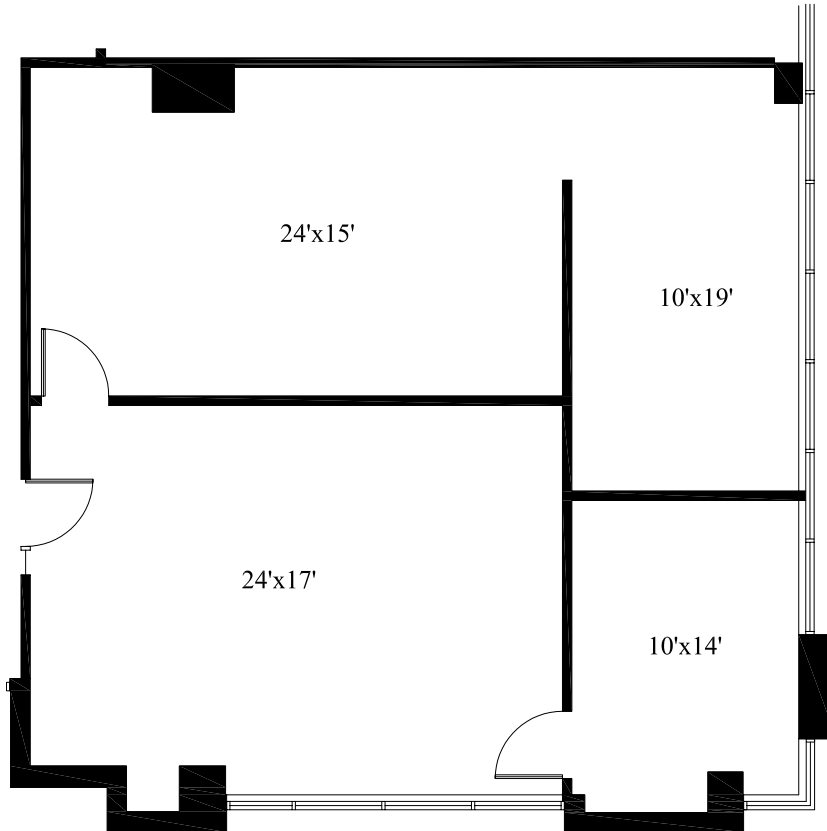

CROWN PLAZA

11494 Luna Road, Farmers Branch, Texas

SUITE 175

1,254 RSF

BRADFORD

Commercial Real Estate Services

Leasing Contacts:

Sharon Friedberg 972-776-7150

Melanie Hughes 972-776-7046

9400 N Central Expwy, Suite 500, Dallas, TX 75231
www.bradford.com

1ST FLOOR
BUILDING "B"

Scale: 1/8"=1'-0"

All dimensions and square footages are approximate.

July 24, 2006

THOMPSON CONSULTING SERVICES, INC. 5728 LBJ Freeway, Suite 460, Dallas, Texas 75240 (972)934-2600