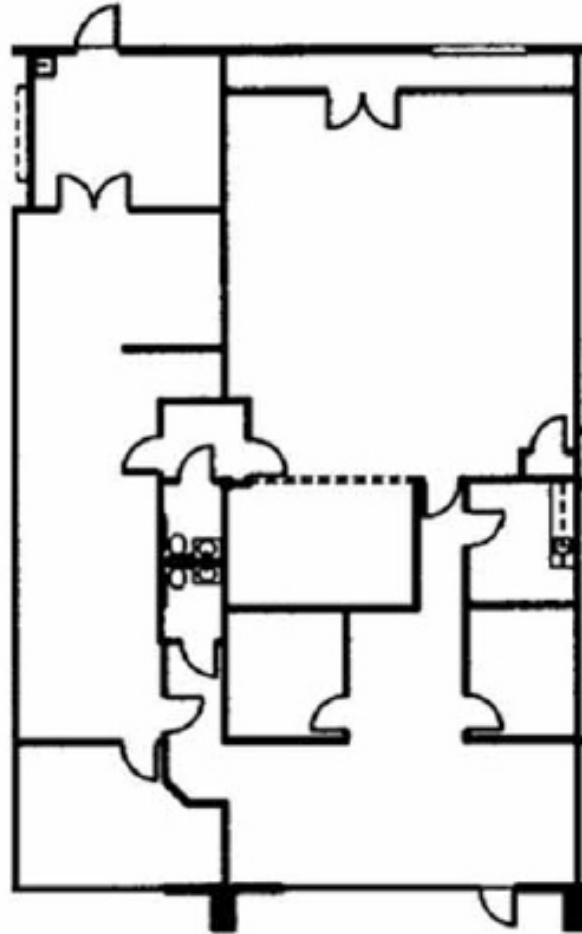

Crown Plaza

11496 Luna Road

Suite 300
4,162 RSF

BRADFORD

Commercial Real Estate Services

Leasing Contacts:

Sharon Friedberg 972-776-7150

Melanie Hughes 972-776-7046