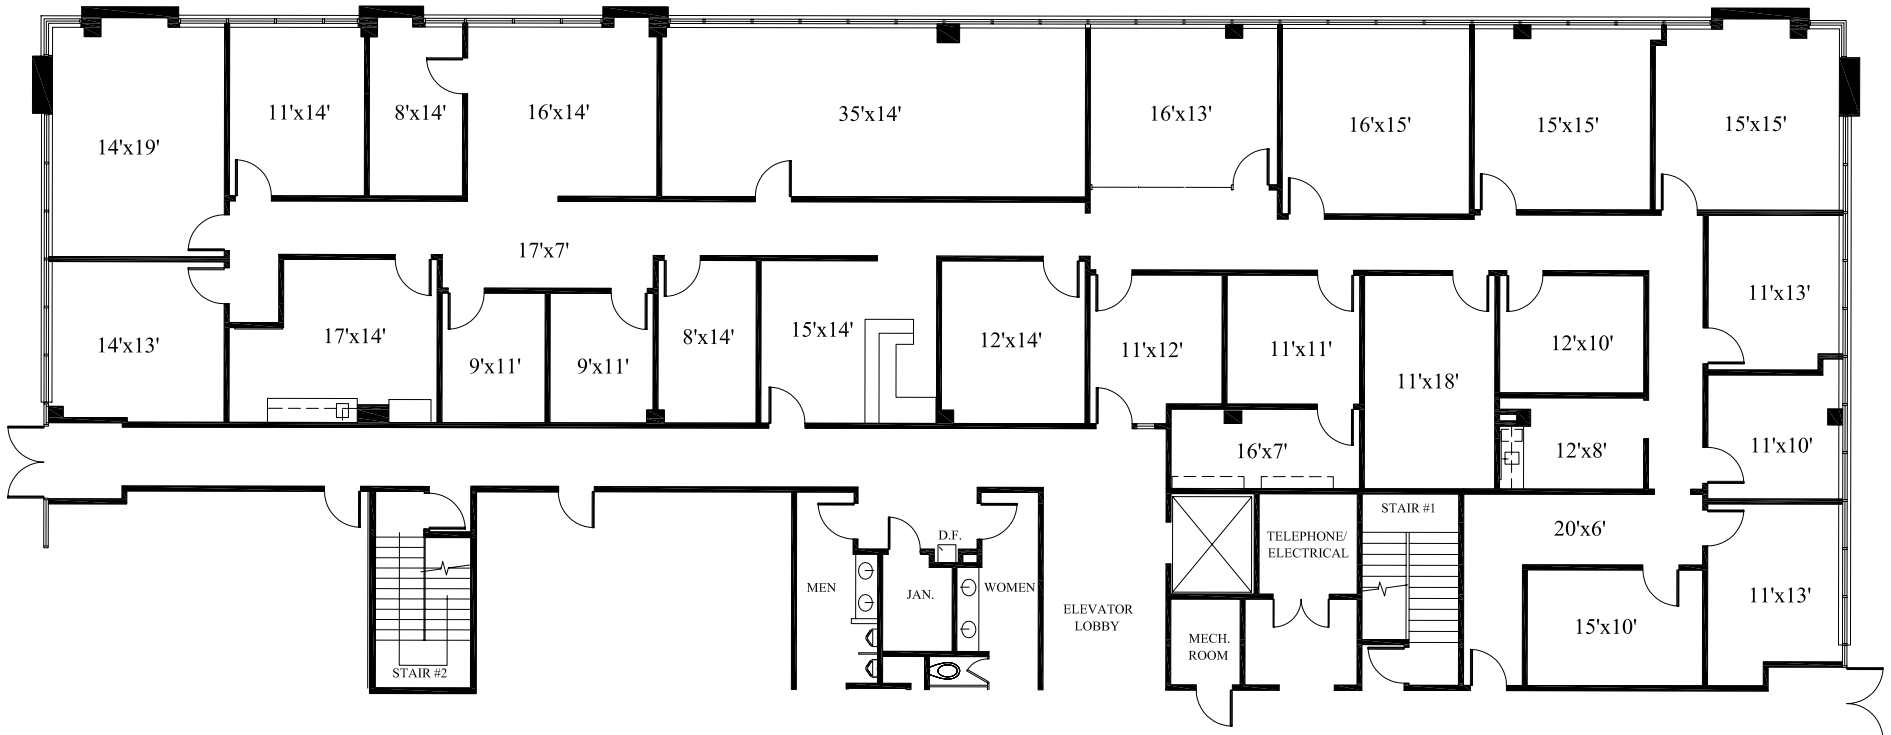

# CROWN PLAZA

11498 Luna Road, Farmers Branch, Texas

SUITE 102

6,431 RSF

1ST FLOOR  
BUILDING "A"

## BRADFORD

Commercial Real Estate Services

*Leasing Contacts:*

Sharon Friedberg 972-776-7150

Melanie Hughes 972-776-7046

9400 N Central Expwy, Suite 500, Dallas, TX 75231  
www.bradford.com

Scale: 1/16"=1'-0"