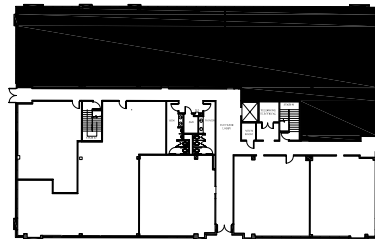

# CROWN PLAZA

11498 Luna Road, Farmers Branch, Texas

SUITE 102

6,431 RSF

1ST FLOOR  
BUILDING "A"