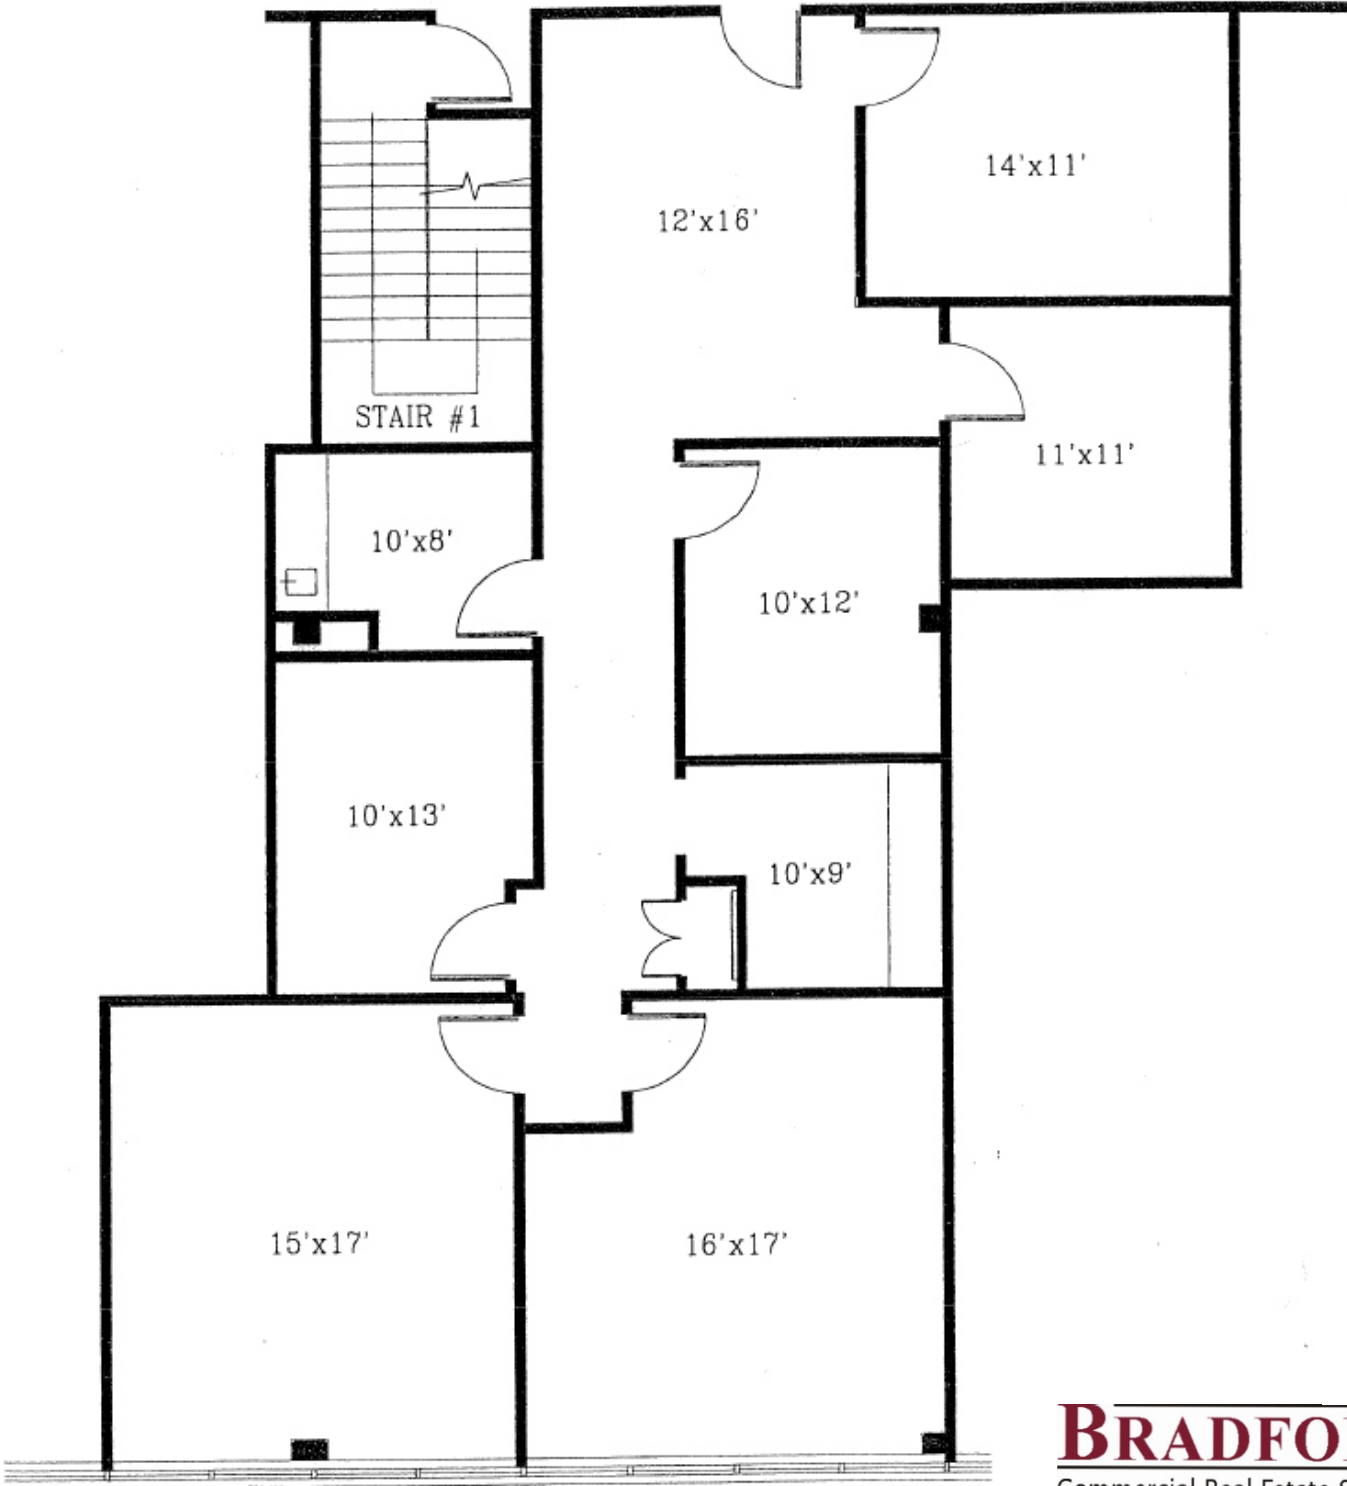

CROWN PLAZA

11498 Luna Road, Farmers Branch, Texas

Suite 103 - 1,818 RSF

BRADFORD

Commercial Real Estate Services

Leasing Contacts:

Sharon Friedberg 972-776-7150

Melanie Hughes 972-776-7046