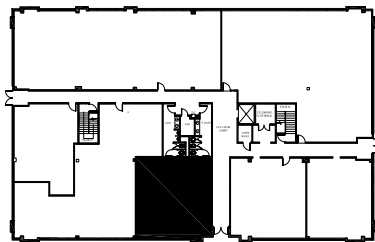

CROWN PLAZA

11498 Luna Road, Farmers Branch, Texas

SUITE 104

1,182 RSF

1ST FLOOR
BUILDING "A"

BRADFORD
Commercial Real Estate Services

Leasing Contacts:

Sharon Friedberg 972-776-7150
Melanie Hughes 972-776-7046

9400 N Central Expwy, Suite 500, Dallas, TX 75231
www.bradford.com

Scale: 1/8"=1'-0"

All dimensions and square footages are approximate.

July 24, 2006

THOMPSON CONSULTING SERVICES, INC. 5728 LBJ Freeway, Suite 460, Dallas, Texas 75240 (972)934-2600