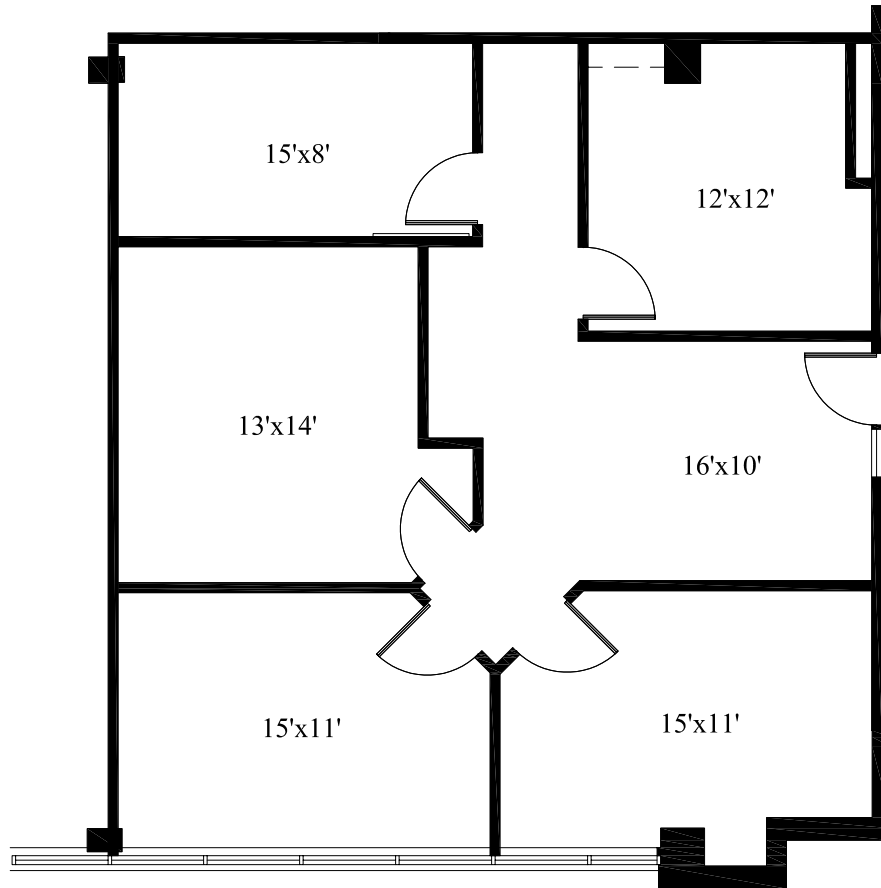

CROWN PLAZA

11498 Luna Road, Farmers Branch, Texas

SUITE 104

1,182 RSF

1ST FLOOR
BUILDING "A"

BRADFORD
Commercial Real Estate Services

Leasing Contacts:

Sharon Friedberg 972-776-7150
Melanie Hughes 972-776-7046

9400 N Central Expwy, Suite 500, Dallas, TX 75231
www.bradford.com

Scale: 1/8"=1'-0"

All dimensions and square footages are approximate.

July 24, 2006

THOMPSON CONSULTING SERVICES, INC. 5728 LBJ Freeway, Suite 460, Dallas, Texas 75240 (972)934-2600