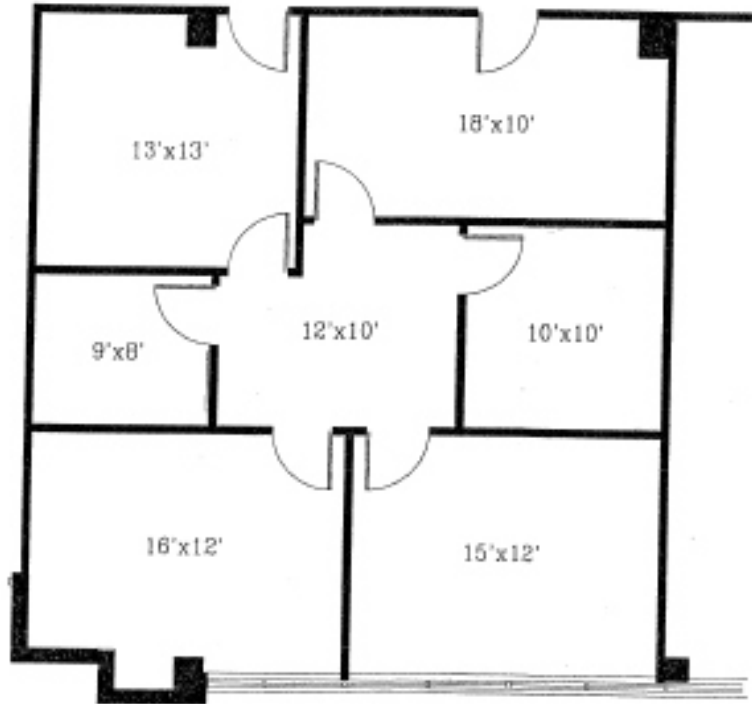

CROWN PLAZA

11498 Luna Road, Farmers Branch, Texas

Suite 106
1,174 RSF

BRADFORD

Commercial Real Estate Services

Leasing Contacts:

Sharon Friedberg 972-776-7150

Melanie Hughes 972-776-7046