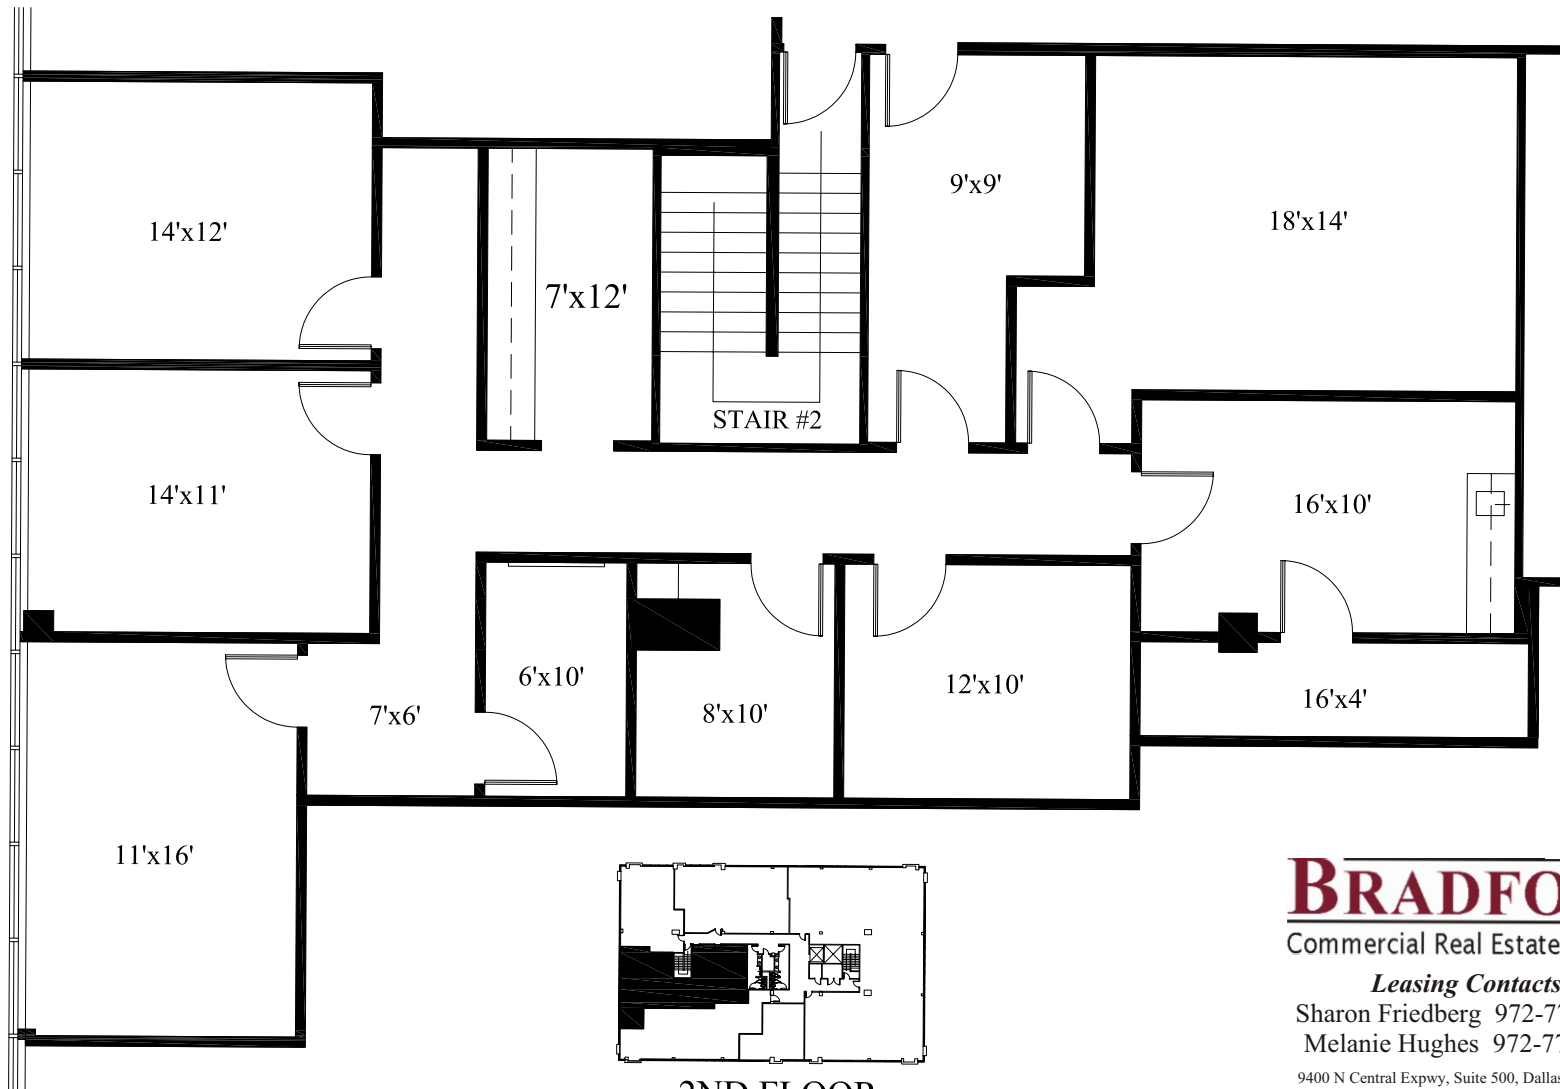

CROWN PLAZA

11498 Luna Road, Farmers Branch, Texas

SUITE 200

2,152 RSF

2ND FLOOR
BUILDING "A"

BRADFORD

Commercial Real Estate Services

Leasing Contacts:

Sharon Friedberg 972-776-7150

Melanie Hughes 972-776-7046

9400 N Central Expwy, Suite 500, Dallas, TX 75231
www.bradford.com

Scale: 1/8"=1'-0"

All dimensions and square footages are approximate.

July 24, 2006