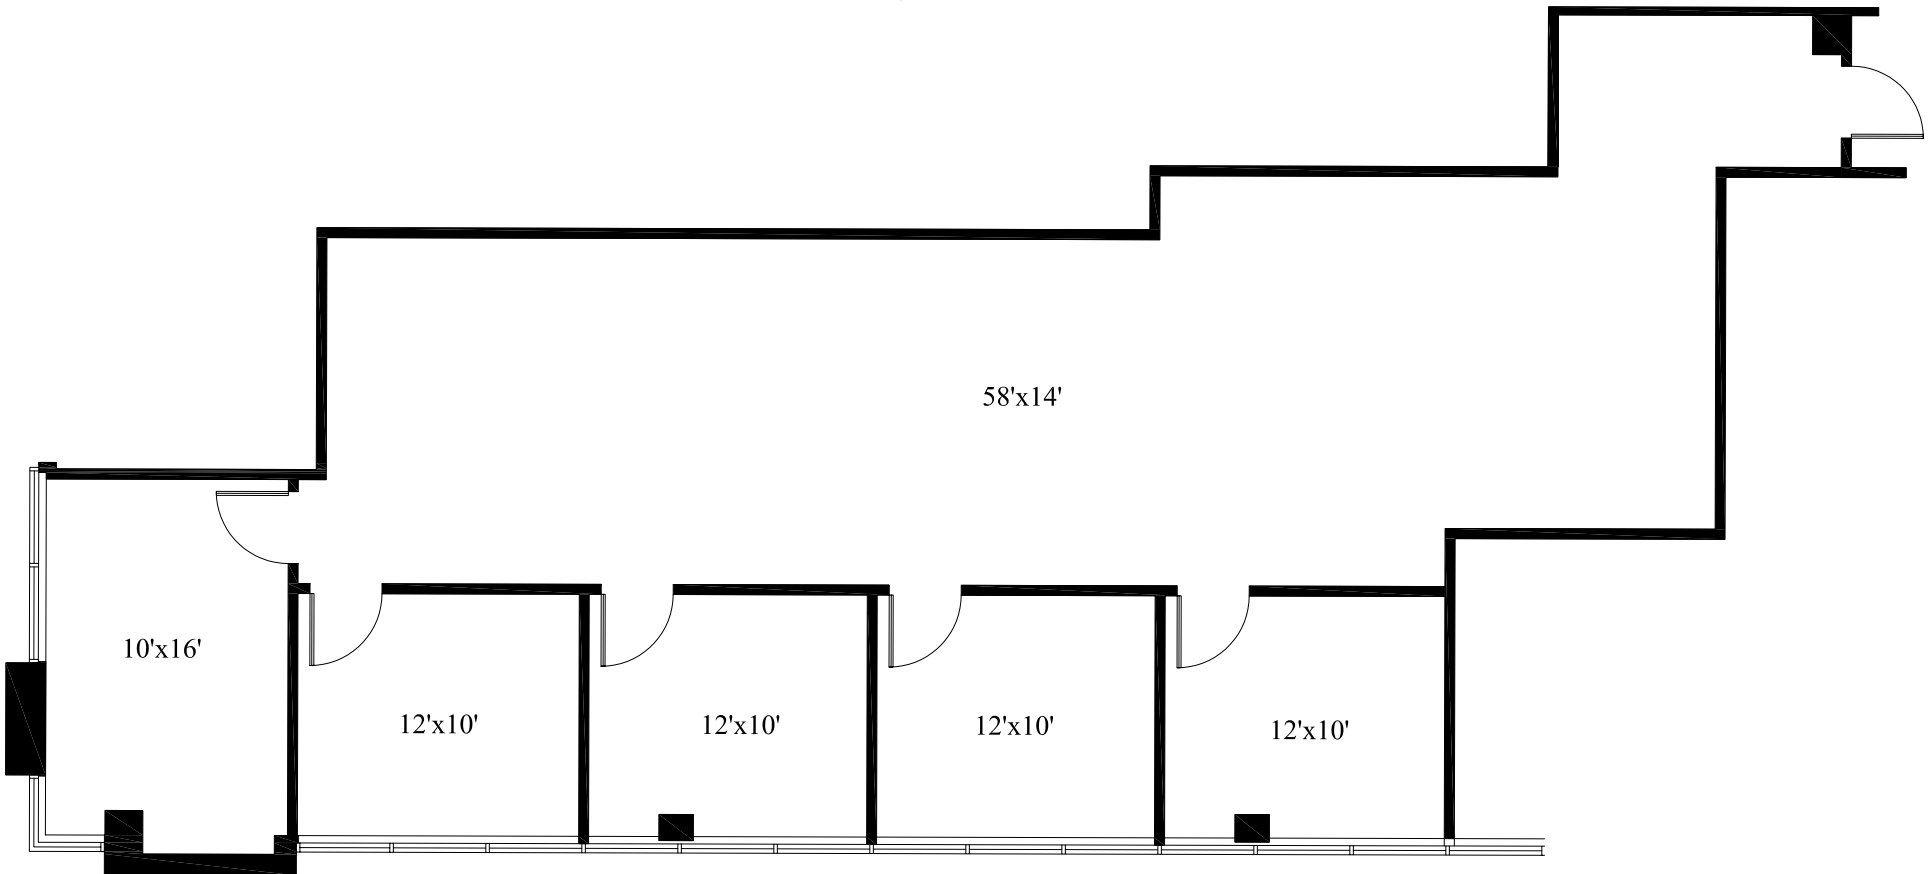

CROWN PLAZA

11498 Luna Road, Farmers Branch, Texas

SUITE 202

1,969 RSF

2ND FLOOR
BUILDING "A"

BRADFORD

Commercial Real Estate Services

Leasing Contacts:

Sharon Friedberg 972-776-7150

Melanie Hughes 972-776-7046

9400 N Central Expwy, Suite 500, Dallas, TX 75231
www.bradford.com

Scale: 1/8"=1'-0"

All dimensions and square footages are approximate.

July 24, 2006