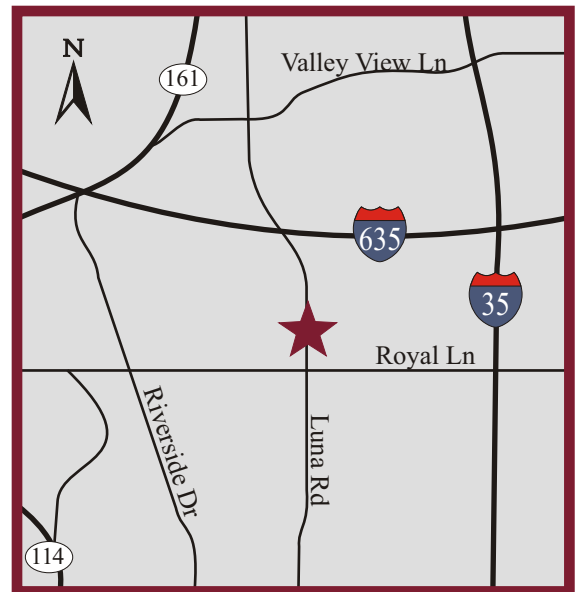

## Crown Plaza

**11494, 11496, 11498 Luna Rd • Farmers Branch, Tx 75234**

- From 1,000 - 15,000 SF available
- Office and flex buildings
- 3.77/1000 parking
- Close proximity to DFW Airport
- Card access security
- Nearby Urban/Office Center amenities
- Building signage available for larger user
- Easy access to I-635, I-35 and Hwy 161